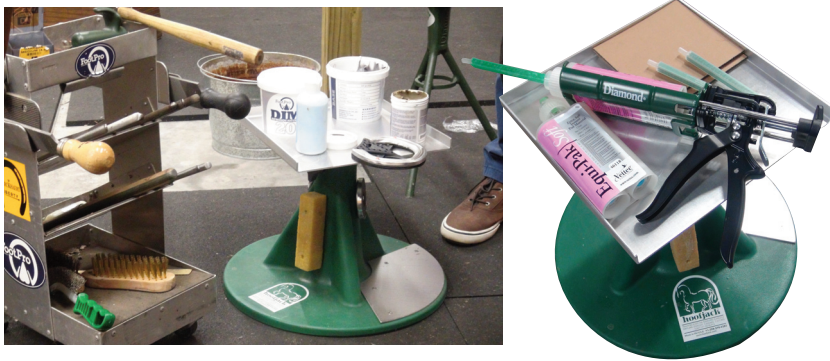

### Hoofjack Table

This aluminum table is 12"x12" and fits in a Hoofjack base. It's designed to keep items like Vettec and other hoof repair or glue-on products off the floor and within reach when working under the horse.

### Liberty 10 Lite

The Liberty 10 Lite Nail is a popular nail for farriers shoeing the Saddlebred, Morgan and other gaited breeds. It is also a good choice for draft horse farriers. Packed in 250pc boxes.