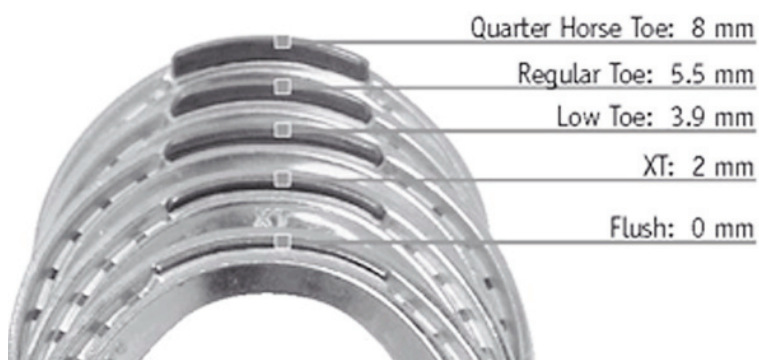

New Thoroughbred Racing Shoe Regulations

In the last 30 days, news has been released that appears to seriously impact the type of race plates allowed on Thoroughbreds. Effective date was initially July 1, 2022 but this may change. The Horseracing Integrity and Safety Authority (HISA) has received authorization from Congress to put in place numerous rules for the TB racing industry, including one that affects the type of toe inserts allowed on race plates. **This is the new rule for horseshoes on Thoroughbred tracks in the US:**

"Rule 2276. Horseshoes

- (a) *Except for full rims 2 millimeters or less from the ground surface of the Horseshoe, traction devices are prohibited on forelimb and hindlimb Horseshoes during racing and training on dirt or synthetic racing tracks.*
- (b) *Traction devices are prohibited on forelimb and hindlimb Horseshoes during training and racing on the turf.*
- (c) *Traction devices include, but are not limited to rims, toe grabs, bends, jar calks and stickers."*

Example of Race Plate Toe Inserts

As a general rule, all thoroughbred tracks running thoroughbred horse races, other than Nevada, Montana, North Dakota and Idaho, are subject to HISA oversight. The only exception is Nebraska, where only Fonner Park and Columbus are subject to the Act. This information came from the attorney for HISA. It has also been clarified that the rules mean no XT, Low Toe, Regular Toe or Quarter Horse inserts will be allowed for dirt, synthetic or turf. A full rim shoe with an insert that is even with the 2mm rim appears to be acceptable for dirt or synthetic, but not for turf. Our range of rim shoes, primarily used by the Standardbred horses do not meet the 2mm restriction. We are working with Kerckhaert to begin changing production to shoes that will meet the restrictions. Kings with flush toes are permitted and any other shoe – like the Tradition or Legendary – will be allowed if they have a flush toe and Kerckhaert is setting up to produce them. **If you are interested in more HISA information, their website is www.hisau.org.**

Connect with FPD and Join the Conversation

Facebook

Like FPD's Facebook page to view, like, share and comment on industry news, photos, videos and events.

facebook.com/FarrierProductDistribution

YouTube

Subscribe to FPD's YouTube channel for educational farrier videos that offer real world application for farriers of all skill levels.

youtube.com/farrierproducts

Instagram

Follow @fpdinc to view, favorite, share and comment on industry photos and videos.

instagram.com/fpdinc

FPD Field Guide

A useful on-the-go guide to the best horseshoes, nails and tools for various disciplines with tips and videos on how best to use them.

farrierproducts.com/fieldguide

HoofWall™ Blog

FPD explores the world of the professional farrier and offers practical educational material for farriers.

farrierproducts.com/blog